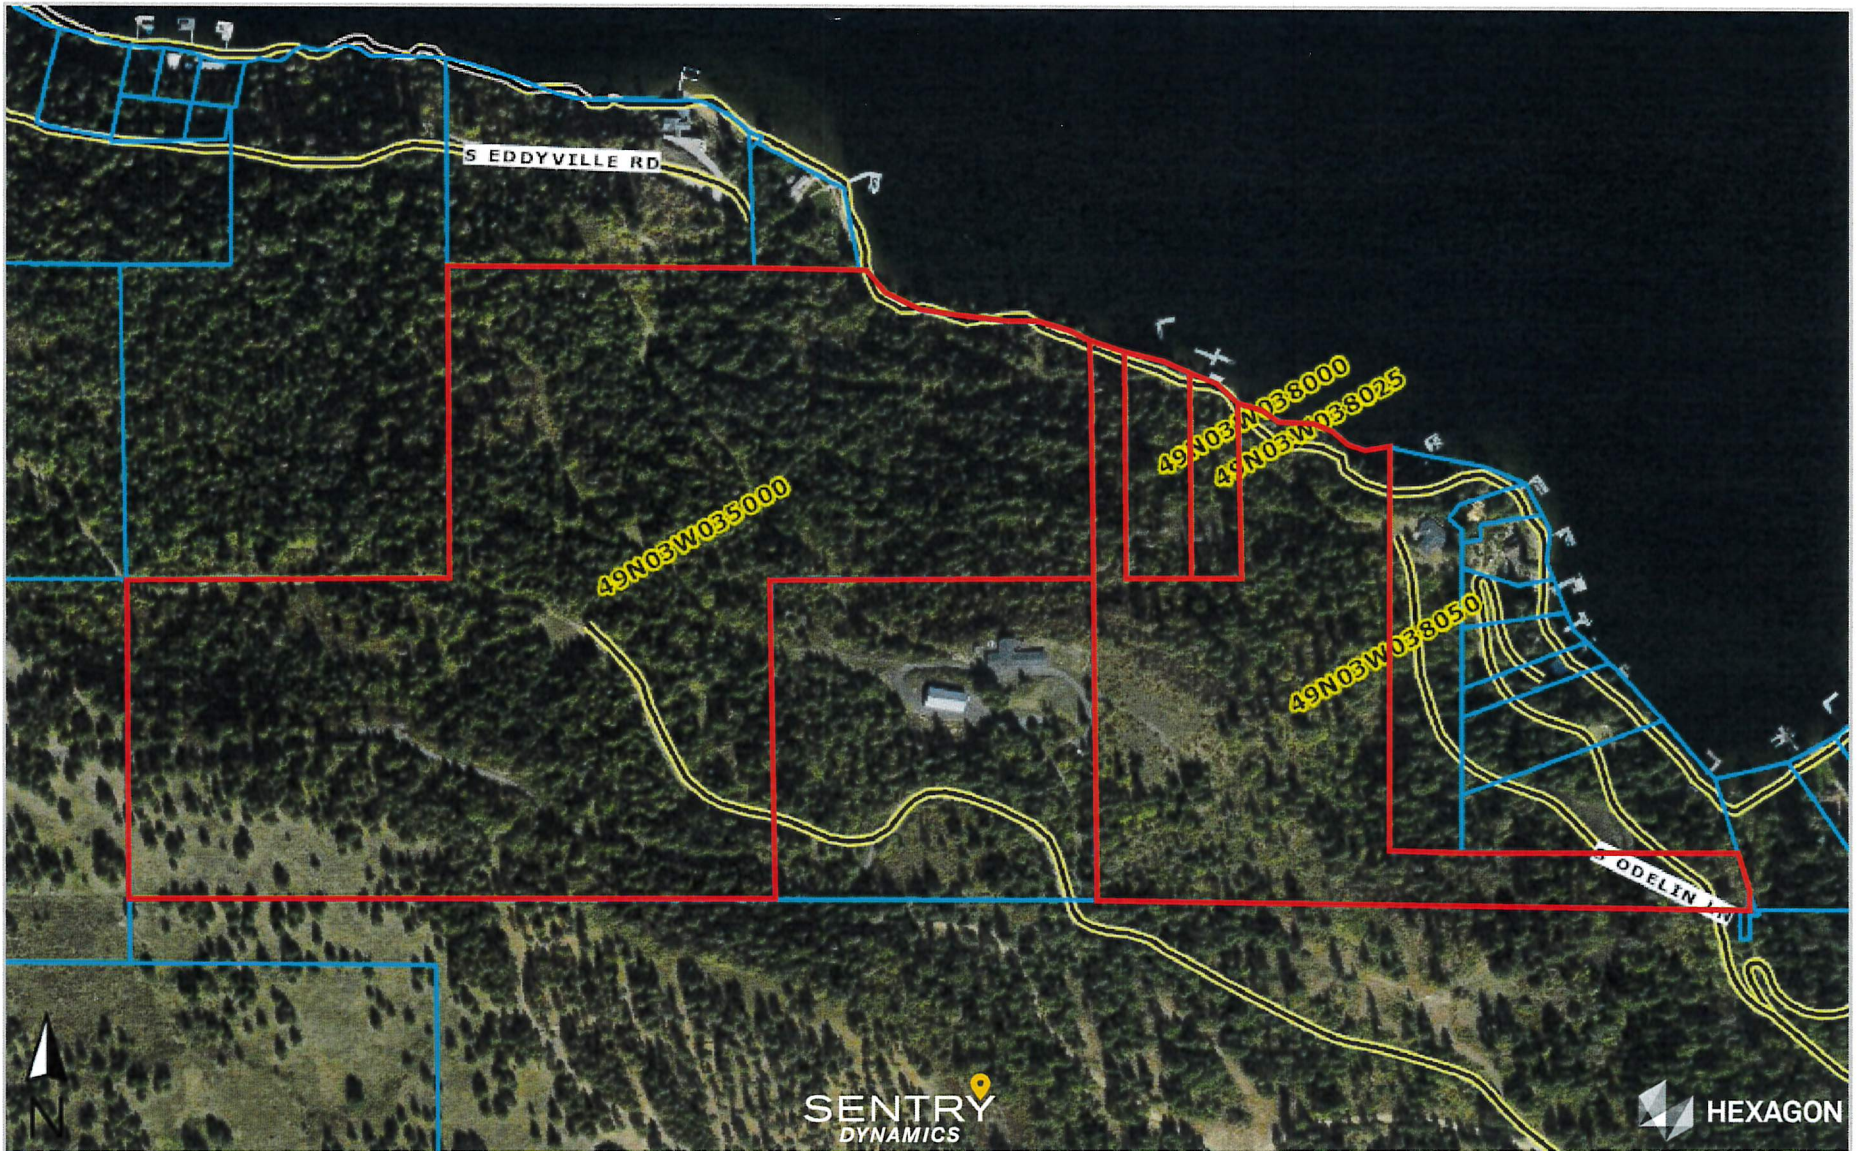

Address

5727 S Odelin

Basemap

Overlays

Coeur d'Alene

HERE

mos cow Bay

BEAUTY BAY

47.6482, -116.4222

3D

This map/plat is being furnished as an aid in locating the herein described land in relation to adjoining streets, natural boundaries and other land, and is not a survey of the land depicted. Except to the extent a policy of title insurance is expressly modified by endorsement, if any, the company does not insure dimensions, distances, location of easements, acreage or other matters shown thereon.